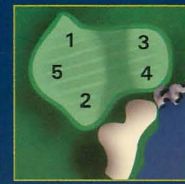

HOLE	1	2	3	4	5	6	7	8	9	OUT	INITIALS	10	11	12	13	14	15	16	17	18	IN	TOTAL	
Teal 74.3/132	392	540	224	610	425	186	450	553	420	3800	INITIALS	425	532	165/163	432	398	153	400	327	440	3272	7072	
Black 72.0/129	361	517	212	595	410	180	427	520	394	3616		394	515	154/153	398	370	137	368	296	417	3049	6665	
Blue 70.3/124	332	489	200	565	371	160	405	496	365	3383		372	496	143/139	375	341	121	357	275	400	2880	6263	
White 67.5/121	325	450	181	530	317	130	370	479	325	3107		334	475	130/125	346	325	113	315	250	385	2673	5780	
Yellow 69.6/120	276	400	158	470	289	120	330	420	305	2768		298	425	110/98	318	305	90	288	241	345	2420	5188	
+ / -																							
PAR	4	5	3	5	4	3	4	5	4	37		4	5	3	4	4	3	4	4	4	4	35	72
HANDICAP	13	9	15	1	11	17	7	3	5			8	6	12	2	10	16	14	18	4			
Scorer											Attest											Date	

www.golfforangelake.com

USGA RULES GOVERN ALL PLAY

- Out of bounds: White stakes, paved roads and fences that constitute boundaries of golf course
- Lateral hazards: Red stakes or red lines
- Yardages are marked on sprinkler heads to the center of the green

For tee times, please call (407) 239-1050.

Orange Lake Resort
8505 West Irlo Bronson Memorial Highway
Kissimmee, FL 34747

www.golfforangelake.com

10
"Shoot For The Stars"
Green Depth 35 yards

15
"Take A Risk"
Green Depth 35 yards

11
"Stay Focused"
Green Depth 37 yards

16
"Hit It Hard"
Green Depth 35 yards

12
"Sink Or Swim"
Green Depth 36 yards

17
"Almost Home"
Green Depth 37 yards

13
"Island Oak"
Green Depth 35 yards

18
"Persistence Pays"
Green Depth 33 yards