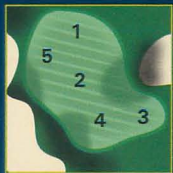

1

"Attitude Over Aptitude"
Green Depth
34 yards

6

"Plain Lucky"
Green Depth
35 yards

2

"Go For Broke"
Green Depth
32 yards

7

"Find A Way"
Green Depth
35 yards

3

"Half Luck,
Half Brains"
Green Depth
28 yards

8

"Be Bold"
Green Depth
37 yards

4

"Grip It &
Rip It"
Green Depth
33 yards

9

"Hard Work"
Green Depth
33 yards

5

"Step By Step"
Green Depth
30 yards

For tee times call (407) 239-1050.
www.golforangelake.com

09-GO-0843

Designed by Arnold Palmer, this 7,072-yard championship course offers two distinct play experiences. Scottish-style golf is featured on the outward nine, while the towering pines, majestic oaks, winding fairways and flowing water on the inward nine are reminiscent of the Carolinas. *The Legends* is Orlando's "Best Kept Golf Secret!"