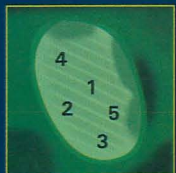

1

"Attitude Over Aptitude"
Green Depth
34 yards

6

"Plain Lucky"
Green Depth
35 yards

2

"Go For Broke"
Green Depth
32 yards

7

"Find A Way"
Green Depth
35 yards

3

"Half Luck,
Half Brains"
Green Depth
28 yards

8

"Be Bold"
Green Depth
37 yards

4

"Grip It &
Rip It"
Green Depth
33 yards

9

"Hard Work"
Green Depth
33 yards

5

"Step By Step"
Green Depth
30 yards

For tee times call (407) 239-1050.
www.golforangelake.com

09-GO-0843

Designed by Arnold Palmer, this 7,072-yard championship course offers two distinct play experiences. Scottish-style golf is featured on the outward nine, while the towering pines, majestic oaks, winding fairways and flowing water on the inward nine are reminiscent of the Carolinas. *The Legends* is Orlando's "Best Kept Golf Secret!"

HOLE	1	2	3	4	5	6	7	8	9	OUT	INITIALS	10	11	12	13	14	15	16	17	18	IN	TOTAL	
Teal 74.3/132	392	540	224	610	425	186	450	553	420	3800	INITIALS	425	532	165/163	432	398	153	400	327	440	3272	7072	
Black 72.0/129	361	517	212	595	410	180	427	520	394	3616		394	515	154/153	398	370	137	368	296	417	3049	6665	
Blue 70.3/124	332	489	200	565	371	160	405	496	365	3383		372	496	143/139	375	341	121	357	275	400	2880	6263	
White 67.5/121	325	450	181	530	317	130	370	479	325	3107		334	475	130/125	346	325	113	315	250	385	2673	5780	
Yellow 69.6/120	276	400	158	470	289	120	330	420	305	2768		298	425	110/98	318	305	90	288	241	345	2420	5188	
+ / -																							
PAR	4	5	3	5	4	3	4	5	4	37		4	5	3	4	4	3	4	4	4	4	35	72
HANDICAP	13	9	15	1	11	17	7	3	5			8	6	12	2	10	16	14	18	4			
Scorer											Attest											Date	