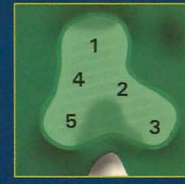

HOLE	1	2	3	4	5	6	7	8	9	OUT	INITIALS	10	11	12	13	14	15	16	17	18	IN	TOTAL	
Teal 74.3/132	392	540	224	610	425	186	450	553	420	3800	INITIALS	425	532	165/163	432	398	153	400	327	440	3272	7072	
Black 72.0/129	361	517	212	595	410	180	427	520	394	3616		394	515	154/153	398	370	137	368	296	417	3049	6665	
Blue 70.3/124	332	489	200	565	371	160	405	496	365	3383		372	496	143/139	375	341	121	357	275	400	2880	6263	
White 67.5/121	325	450	181	530	317	130	370	479	325	3107		334	475	130/125	346	325	113	315	250	385	2673	5780	
Yellow 69.6/120	276	400	158	470	289	120	330	420	305	2768		298	425	110/98	318	305	90	288	241	345	2420	5188	
+ / -																							
PAR	4	5	3	5	4	3	4	5	4	37		4	5	3	4	4	3	4	4	4	4	35	72
HANDICAP	13	9	15	1	11	17	7	3	5			8	6	12	2	10	16	14	18	4			
Scorer											Attest											Date	

www.golfforangelake.com

USGA RULES GOVERN ALL PLAY

- Out of bounds: White stakes, paved roads and fences that constitute boundaries of golf course
- Lateral hazards: Red stakes or red lines
- Yardages are marked on sprinkler heads to the center of the green

For tee times, please call (407) 239-1050.

Orange Lake Resort
8505 West Irlo Bronson Memorial Highway
Kissimmee, FL 34747

www.golfforangelake.com

10
"Shoot For The Stars"
Green Depth 35 yards

15
"Take A Risk"
Green Depth 35 yards

11
"Stay Focused"
Green Depth 37 yards

16
"Hit It Hard"
Green Depth 35 yards

12
"Sink Or Swim"
Green Depth 36 yards

17
"Almost Home"
Green Depth 37 yards

13
"Island Oak"
Green Depth 35 yards

18
"Persistence Pays"
Green Depth 33 yards