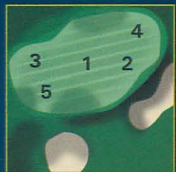

1

"Attitude Over Aptitude"
Green Depth
34 yards

6

"Plain Lucky"
Green Depth
35 yards

2

"Go For Broke"
Green Depth
32 yards

7

"Find A Way"
Green Depth
35 yards

3

"Half Luck,
Half Brains"
Green Depth
28 yards

8

"Be Bold"
Green Depth
37 yards

4

"Grip It &
Rip It"
Green Depth
33 yards

9

"Hard Work"
Green Depth
33 yards

5

"Step By Step"
Green Depth
30 yards

For tee times call (407) 239-1050.
www.golforangelake.com

09-GO-0843

Designed by Arnold Palmer, this 7,072-yard championship course offers two distinct play experiences. Scottish-style golf is featured on the outward nine, while the towering pines, majestic oaks, winding fairways and flowing water on the inward nine are reminiscent of the Carolinas. *The Legends* is Orlando's "Best Kept Golf Secret!"