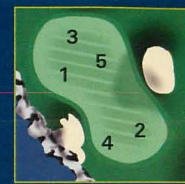

HOLE	1	2	3	4	5	6	7	8	9	OUT	INITIALS	10	11	12	13	14	15	16	17	18	IN	TOTAL	
Teal 74.3/132	392	540	224	610	425	186	450	553	420	3800	INITIALS	425	532	165/163	432	398	153	400	327	440	3272	7072	
Black 72.0/129	361	517	212	595	410	180	427	520	394	3616		394	515	154/153	398	370	137	368	296	417	3049	6665	
Blue 70.3/124	332	489	200	565	371	160	405	496	365	3383		372	496	143/139	375	341	121	357	275	400	2880	6263	
White 67.5/121	325	450	181	530	317	130	370	479	325	3107		334	475	130/125	346	325	113	315	250	385	2673	5780	
Yellow 69.6/120	276	400	158	470	289	120	330	420	305	2768		298	425	110/98	318	305	90	288	241	345	2420	5188	
+ / -																							
PAR	4	5	3	5	4	3	4	5	4	37		4	5	3	4	4	3	4	4	4	4	35	72
HANDICAP	13	9	15	1	11	17	7	3	5			8	6	12	2	10	16	14	18	4			
Scorer											Attest											Date	

www.golfforangelake.com

USGA RULES GOVERN ALL PLAY

- Out of bounds: White stakes, paved roads and fences that constitute boundaries of golf course
- Lateral hazards: Red stakes or red lines
- Yardages are marked on sprinkler heads to the center of the green

For tee times, please call (407) 239-1050.

Orange Lake Resort
8505 West Irlo Bronson Memorial Highway
Kissimmee, FL 34747

www.golfforangelake.com

10
"Shoot For The Stars"
Green Depth 35 yards

15
"Take A Risk"
Green Depth 35 yards