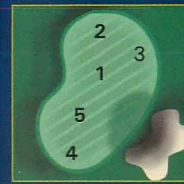

HOLE	1	2	3	4	5	6	7	8	9	OUT	INITIALS	10	11	12	13	14	15	16	17	18	IN	TOTAL	
Teal 74.3/132	392	540	224	610	425	186	450	553	420	3800	INITIALS	425	532	165/163	432	398	153	400	327	440	3272	7072	
Black 72.0/129	361	517	212	595	410	180	427	520	394	3616		394	515	154/153	398	370	137	368	296	417	3049	6665	
Blue 70.3/124	332	489	200	565	371	160	405	496	365	3383		372	496	143/139	375	341	121	357	275	400	2880	6263	
White 67.5/121	325	450	181	530	317	130	370	479	325	3107		334	475	130/125	346	325	113	315	250	385	2673	5780	
Yellow 69.6/120	276	400	158	470	289	120	330	420	305	2768		298	425	110/98	318	305	90	288	241	345	2420	5188	
+ / -																							
PAR	4	5	3	5	4	3	4	5	4	37		4	5	3	4	4	3	4	4	4	4	35	72
HANDICAP	13	9	15	1	11	17	7	3	5			8	6	12	2	10	16	14	18	4			
Scorer											Attest											Date	

For tee times, please call (407) 239-1050.

Orange Lake Resort
8505 West Irlo Bronson Memorial Highway
Kissimmee, FL 34747

www.golfforangelake.com

10
"Shoot For The Stars"
Green Depth 35 yards

15
"Take A Risk"
Green Depth 35 yards

11
"Stay Focused"
Green Depth 37 yards

16
"Hit It Hard"
Green Depth 35 yards

12
"Sink Or Swim"
Green Depth 36 yards

17
"Almost Home"
Green Depth 37 yards

13
"Island Oak"
Green Depth 35 yards

18
"Persistence Pays"
Green Depth 33 yards