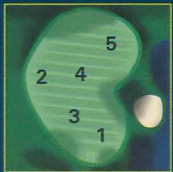

1

"Attitude Over Aptitude"
Green Depth
34 yards

6

"Plain Lucky"
Green Depth
35 yards

2

"Go For Broke"
Green Depth
32 yards

7

"Find A Way"
Green Depth
35 yards

3

"Half Luck,
Half Brains"
Green Depth
28 yards

8

"Be Bold"
Green Depth
37 yards

4

"Grip It &
Rip It"
Green Depth
33 yards

9

"Hard Work"
Green Depth
33 yards

5

"Step By Step"
Green Depth
30 yards

For tee times call (407) 239-1050.
www.golforangelake.com

09-GO-0843

Designed by Arnold Palmer, this 7,072-yard championship course offers two distinct play experiences. Scottish-style golf is featured on the outward nine, while the towering pines, majestic oaks, winding fairways and flowing water on the inward nine are reminiscent of the Carolinas. *The Legends* is Orlando's "Best Kept Golf Secret!"